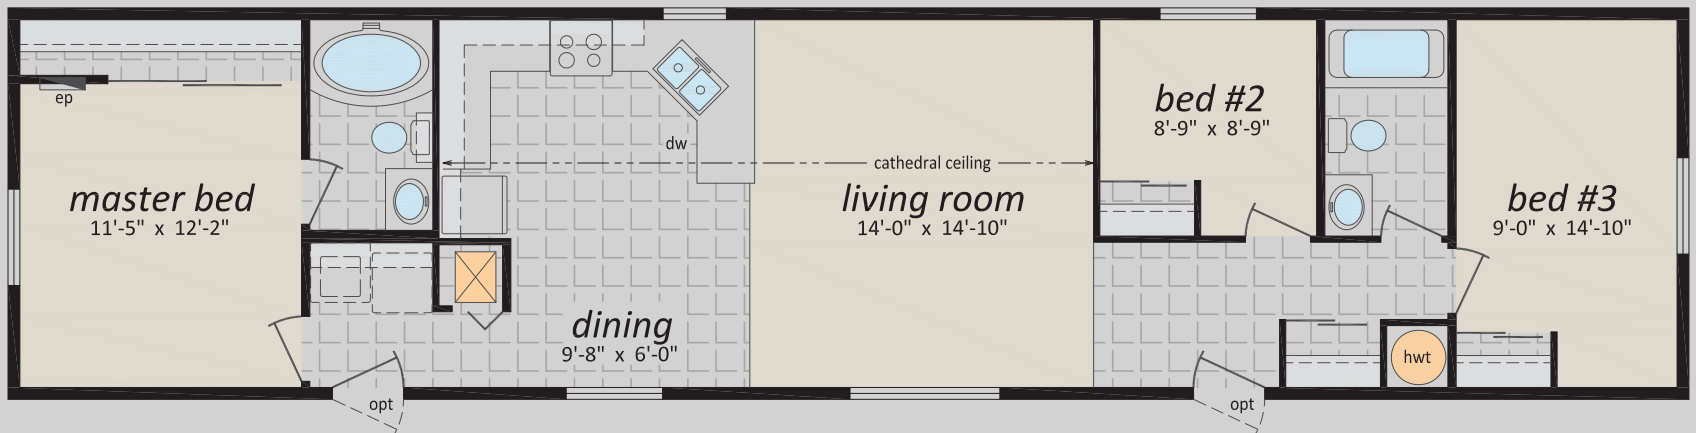

# ATLEE

**1,088 SQ FT**  
**16' X 68'**

**\*\*Available as RTM\*\***

NOTE: Artist's renderings do not reflect actual home specifications.