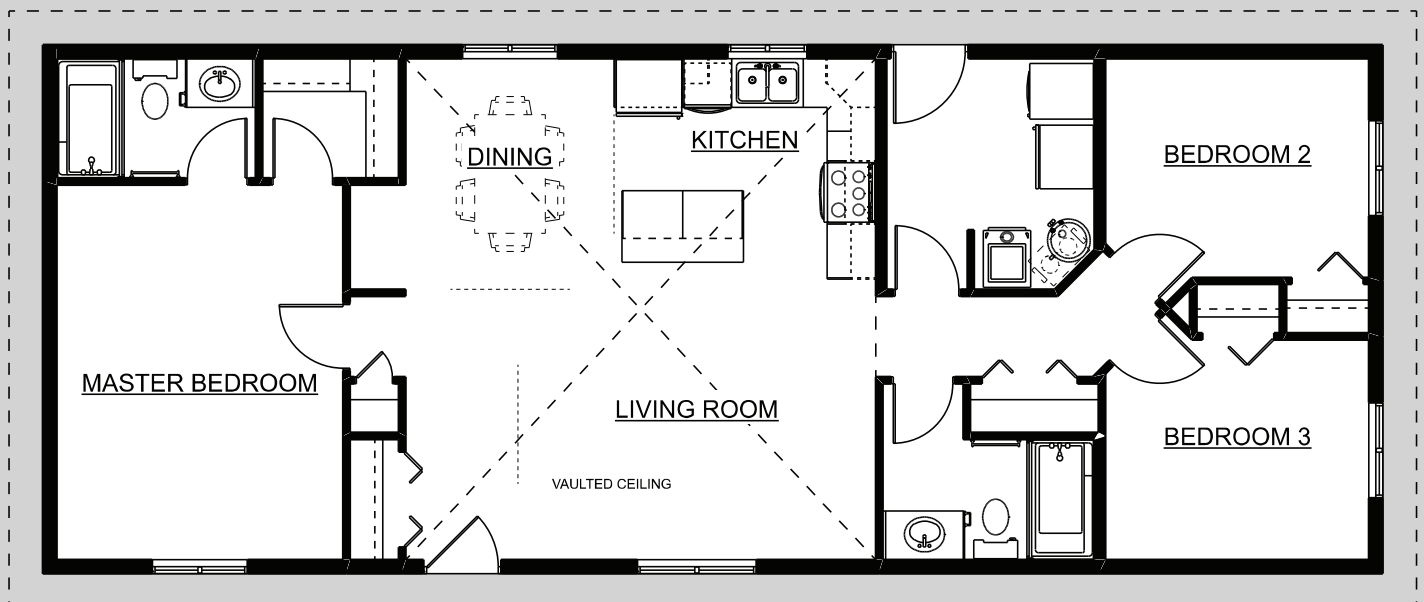

NOTE: Artist's renderings do not reflect actual home specifications.

homes.nlc.ca | nelsonhomes@nlc.ca | (800) 661-6534