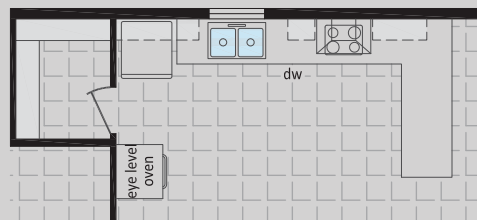

HATTON

1,520 SQ FT
20' X 76'

Optional
WOW Kitchen

****Available as RTM****

NOTE: Artist's renderings do not reflect actual home specifications.