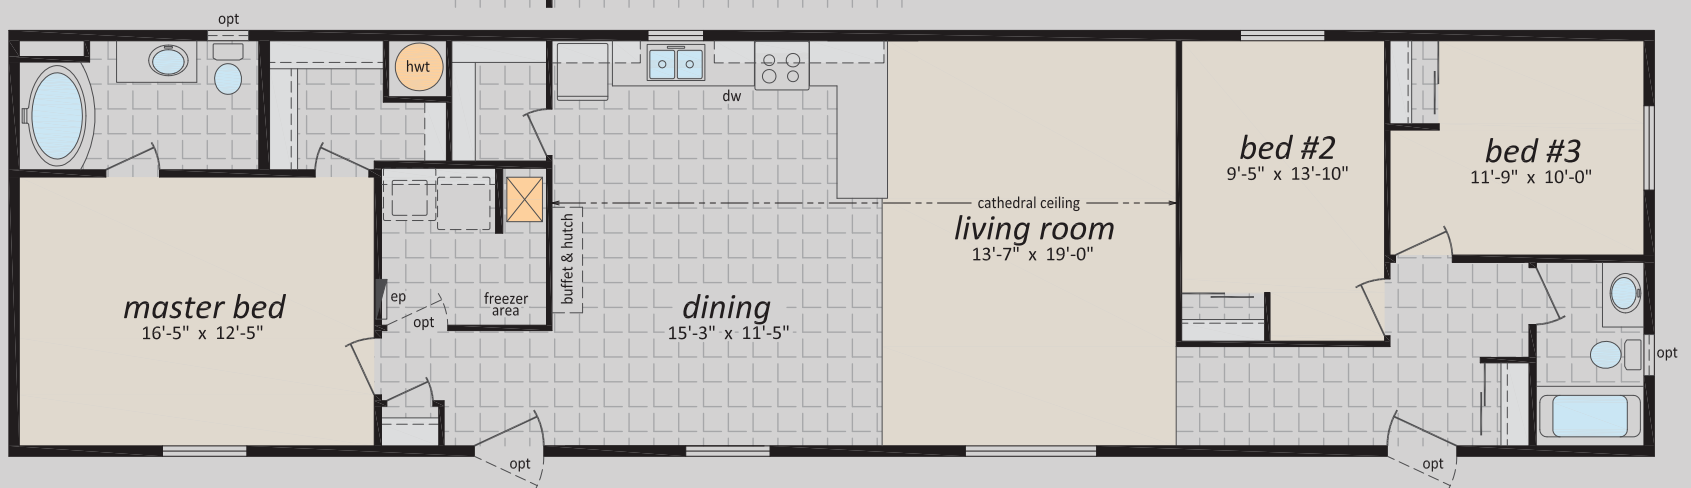

HATTON

1,520 SQ FT
20' X 76'

Optional
WOW Kitchen

****Available as RTM****

NOTE: Artist's renderings do not reflect actual home specifications.