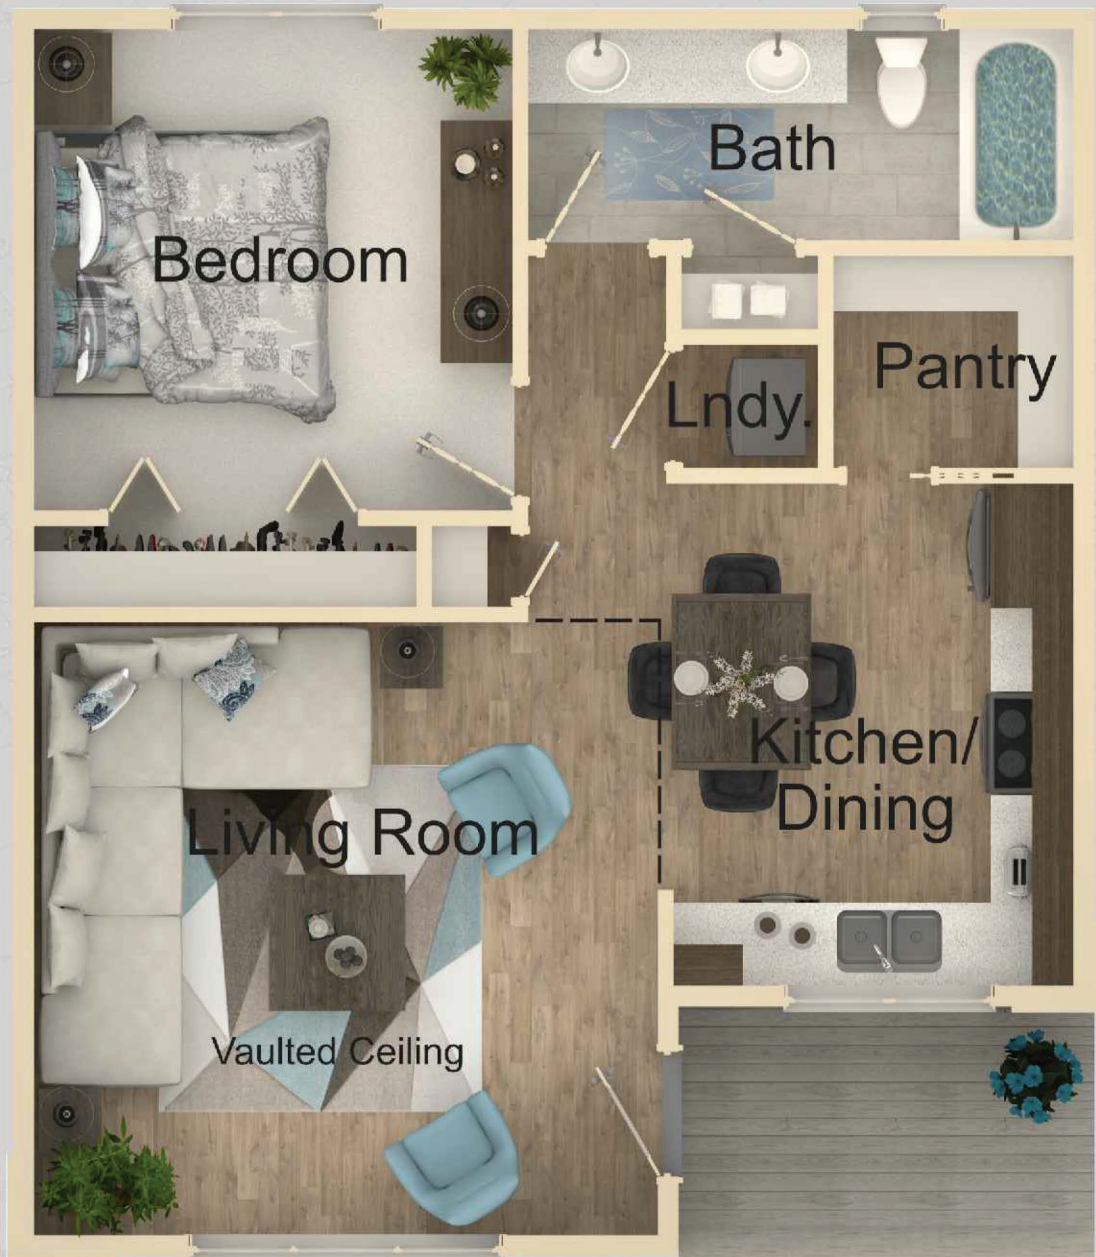

MENSA

720 SQ. FT.
26'-0"W x 30'-0"D

Living Room 15'-0" x 14'-10"

Kitchen/Dining 10'-0" x 12'-2"

Bedroom 11'-6" x 11'-6"

"All dimensions are approximate"

**** Available as RTM ****

NOTE: Artist's renderings do not reflect actual home specifications.