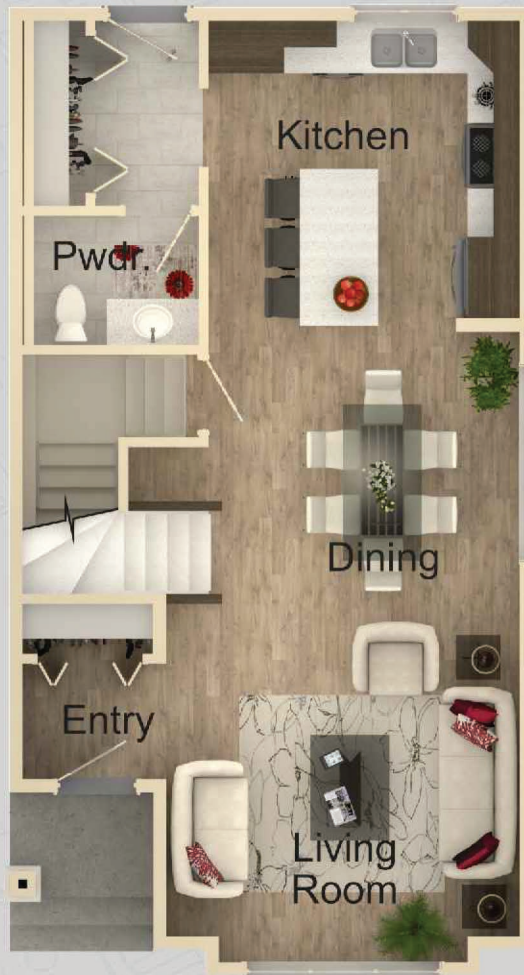

STRATTON

Main Floor
698 Sq.Ft.

Second Floor
649 Sq.Ft.

1347 SQ. FT.
20'-0"W x 36'-0"D

Living Room	13'-6" x 13'-2"
Kitchen	12'-0" x 11'-10"
Dining	11'-6" x 10'-0"
Master Bedroom	13'-6" x 11'-0"
Bedroom #2	9'-2" x 10'-0"
Bedroom #3	9'-6" x 10'-0"

"All dimensions are approximate"