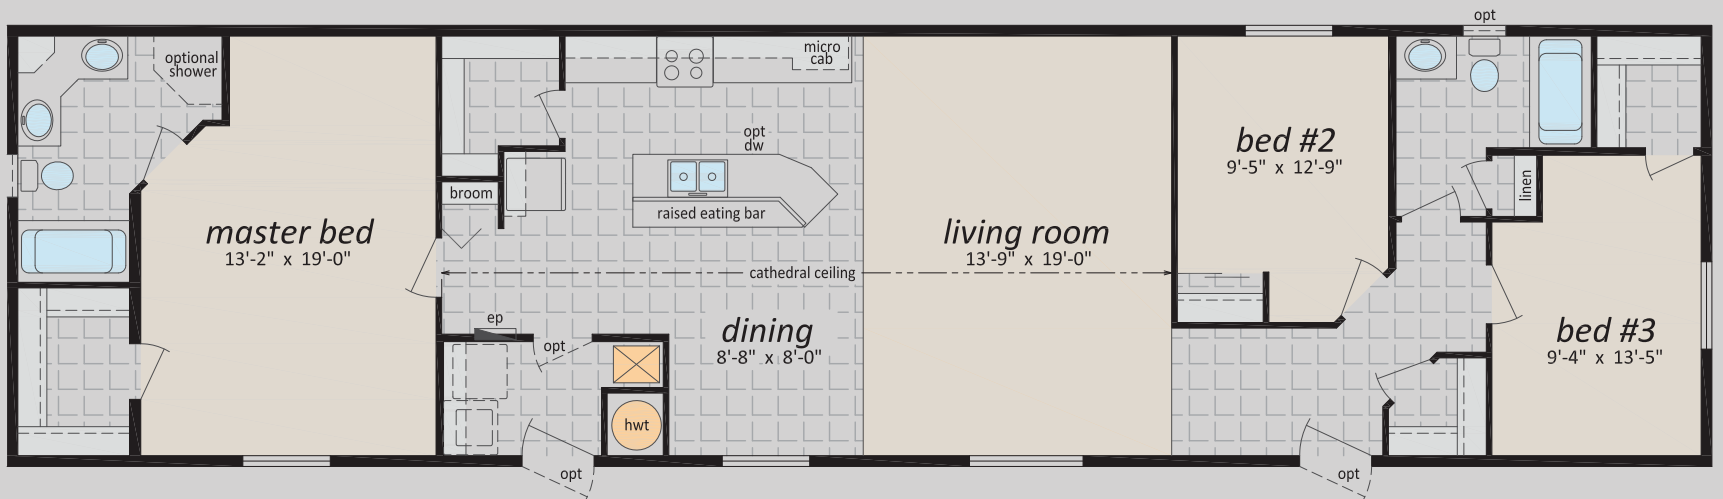

# TOFIELD

**1,520 SQ FT**  
**20' X 76'**

**\*\*Available as RTM\*\***

NOTE: Artist's renderings do not reflect actual home specifications.