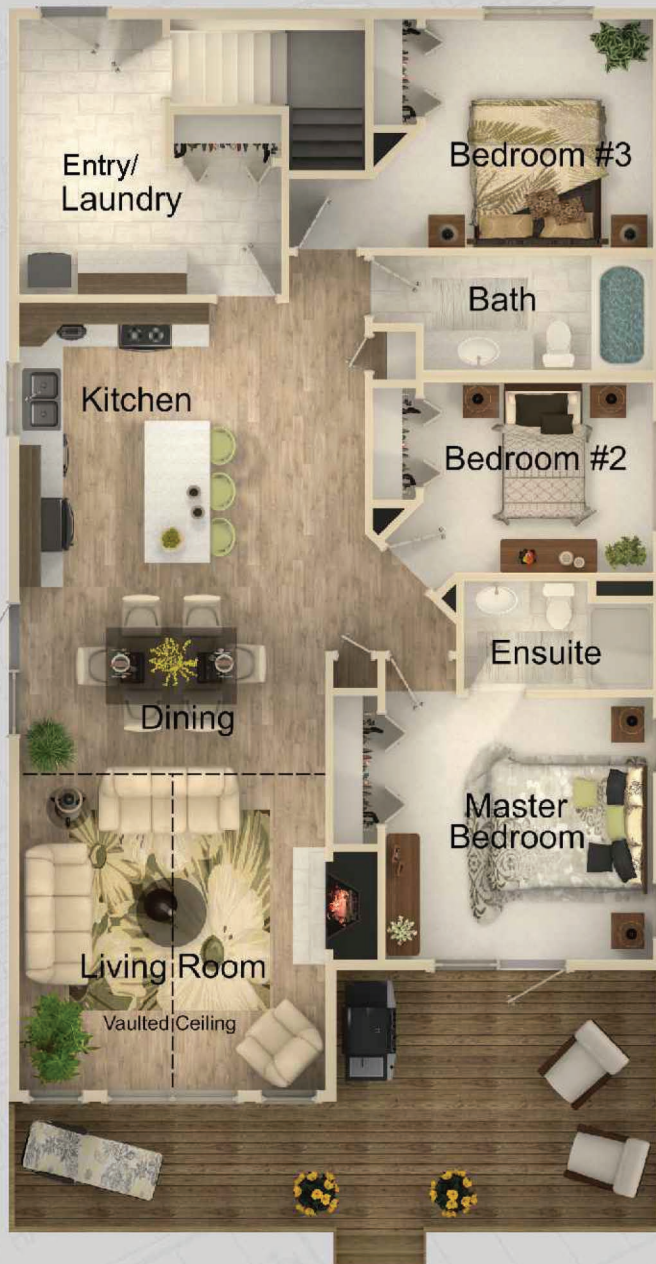

WILLOWBROOK

1410 SQ. FT.
30'-0"W x 50'-0"D

Living Room	14'-0" x 14'-6"
Kitchen	8'-9" x 13'-0"
Dining	14'-0" / 12'-0" x 9'-7"
Master Bedroom	12'-4" x 12'-0"
Bedroom #2	10'-6" x 8'-8"
Bedroom #3	10'-6" x 10'-5"

"All dimensions are approximate"